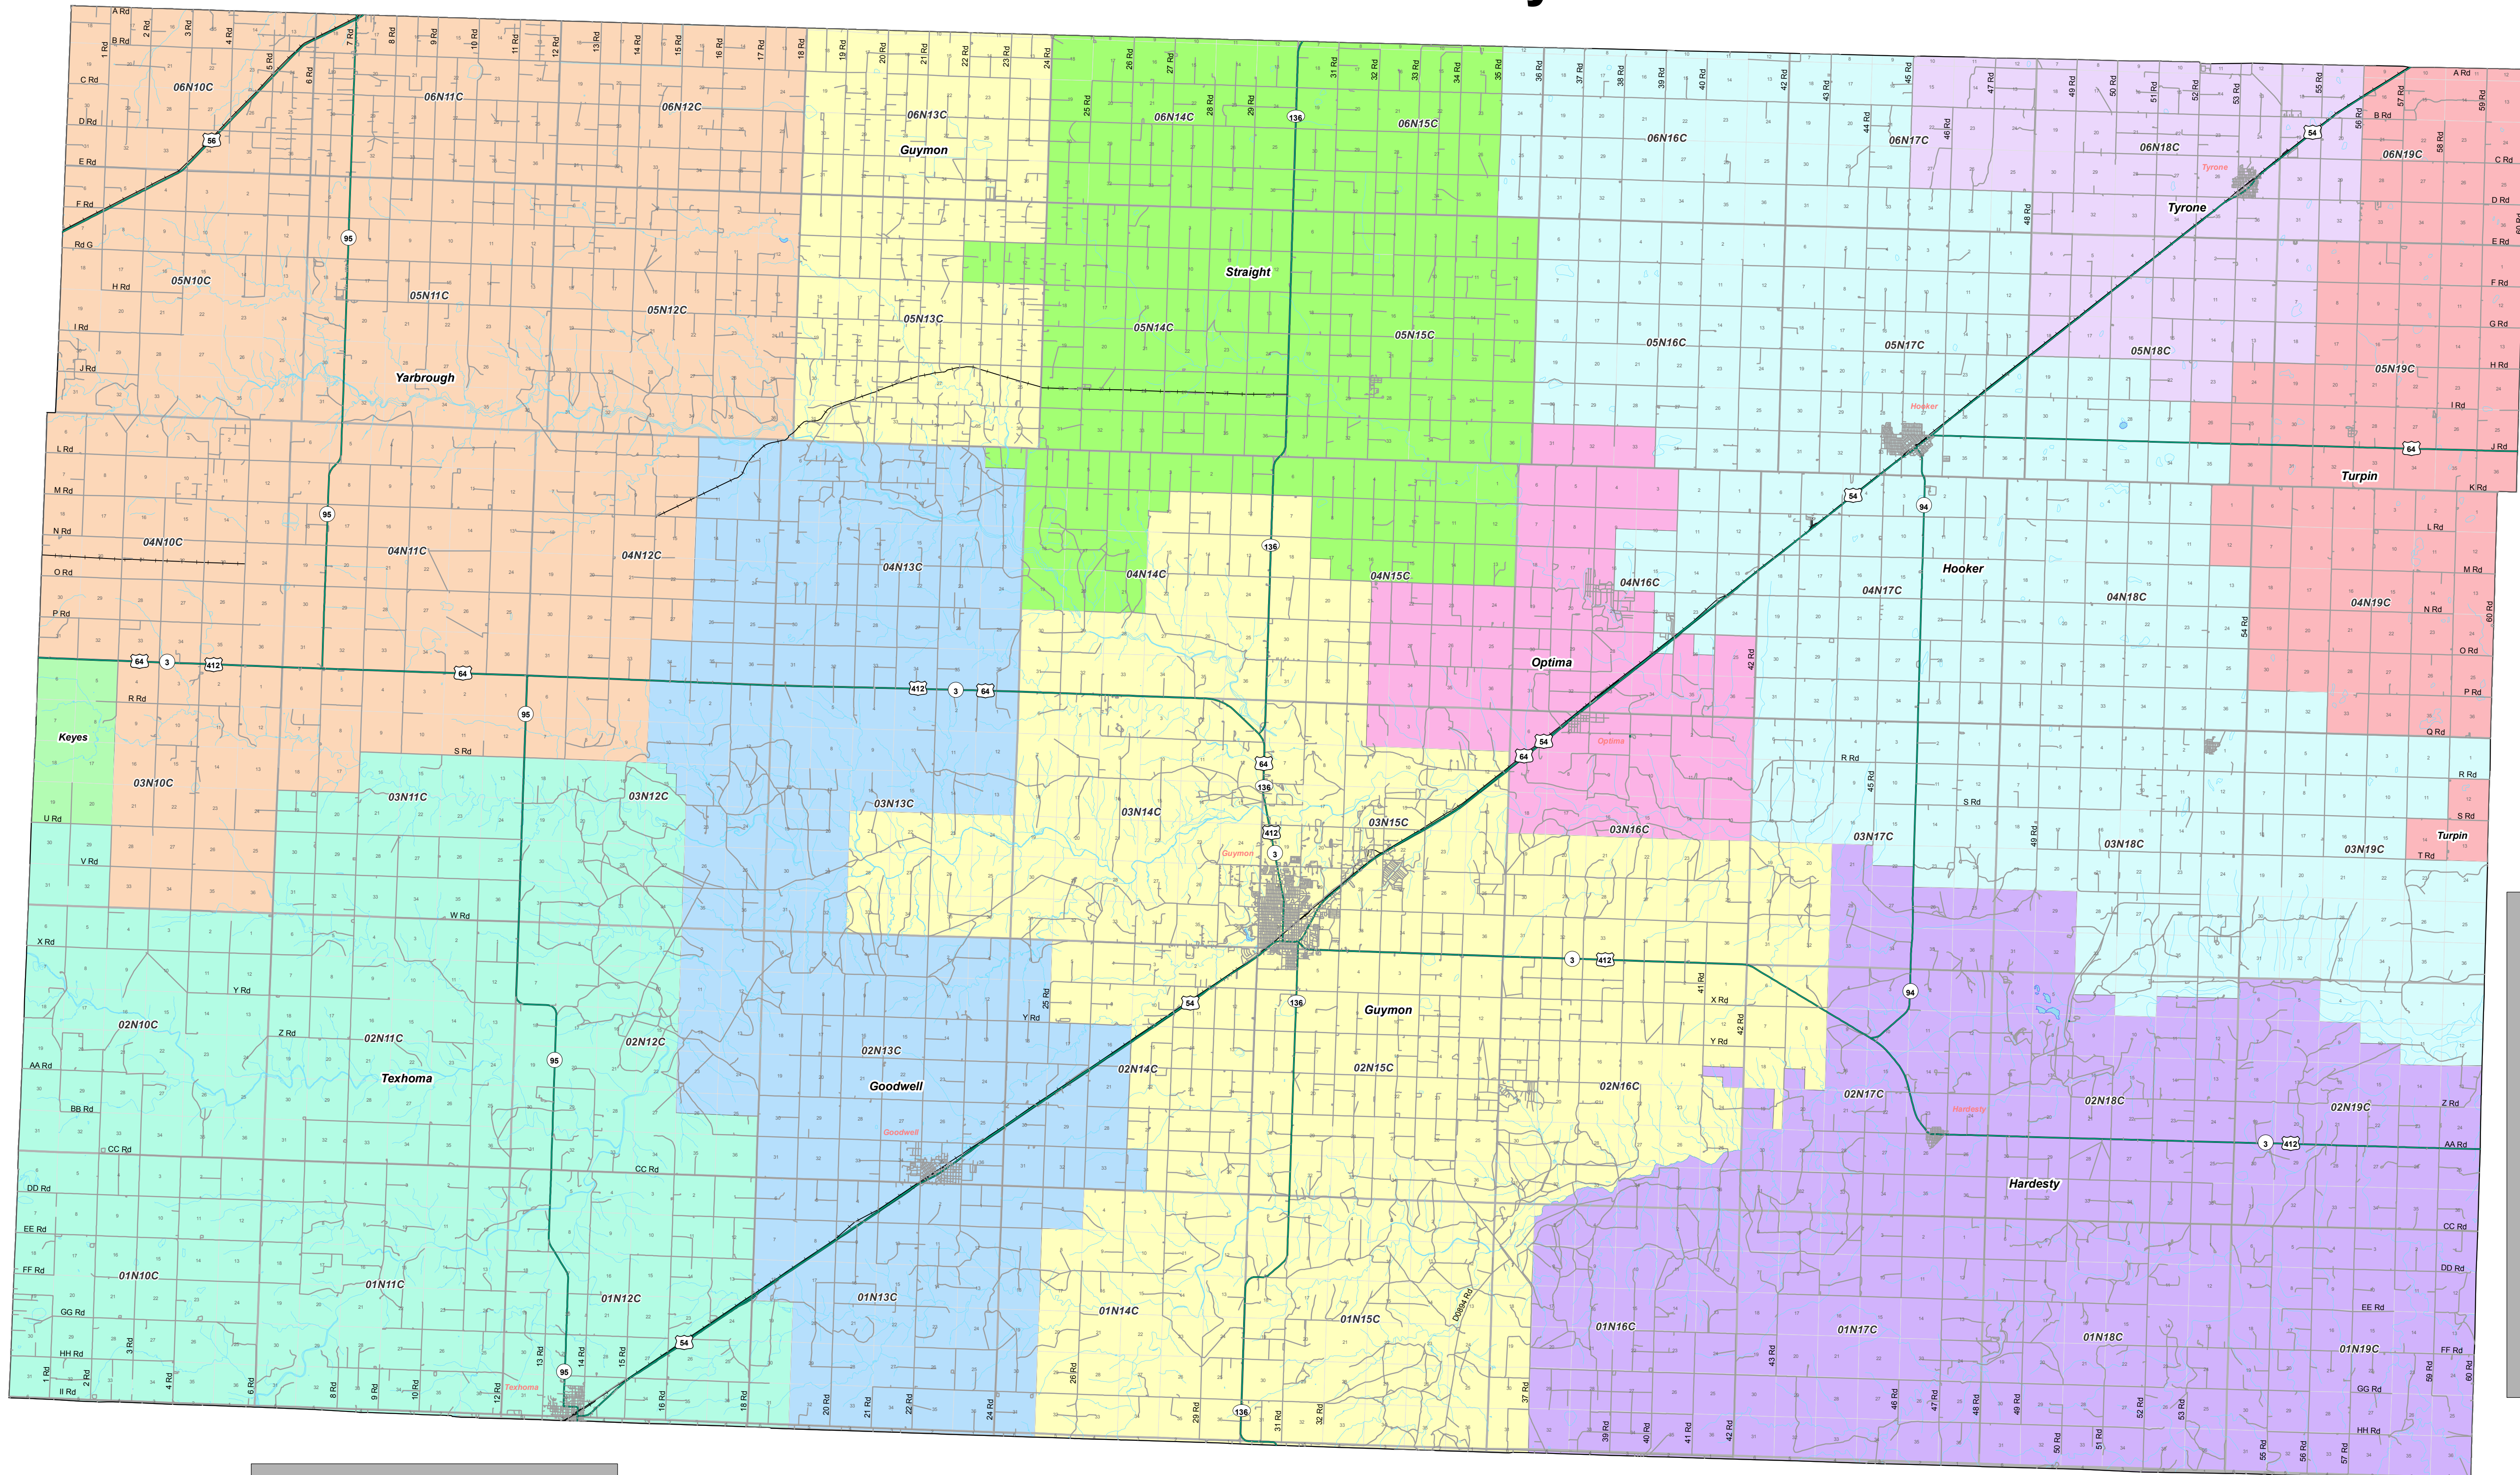

Texas County

Legend
School Districts
No Career Technology Center

- 701060 Goodwell (I-60)
- 701008 Guymon (I-8)
- 701015 Hardesty (I-15)
- 701023 Hooker (I-23)
- 131011 Keyes (JI-11)
- 70C009 Optima (D-9)
- 70C080 Straight (D-80)
- 701061 Texhoma (I-61)
- 041128 Turpin (JI-128)
- 701053 Tyrone (I-53)
- 701001 Yarbrough (I-1)

Ad Valorem Reference Number

| | | | |
|----------|-----------|-----------|-----------|
| Goodwell | 70/574/00 | Straight | 70/576/00 |
| Guymon | 70/569/00 | Texhoma | 70/575/00 |
| Hardesty | 70/571/00 | Turpin | 70/031/00 |
| Hooker | 70/572/00 | Tyrone | 70/573/00 |
| Keyes | 70/115/00 | Yarbrough | 70/568/00 |
| Optima | 70/570/00 | | |